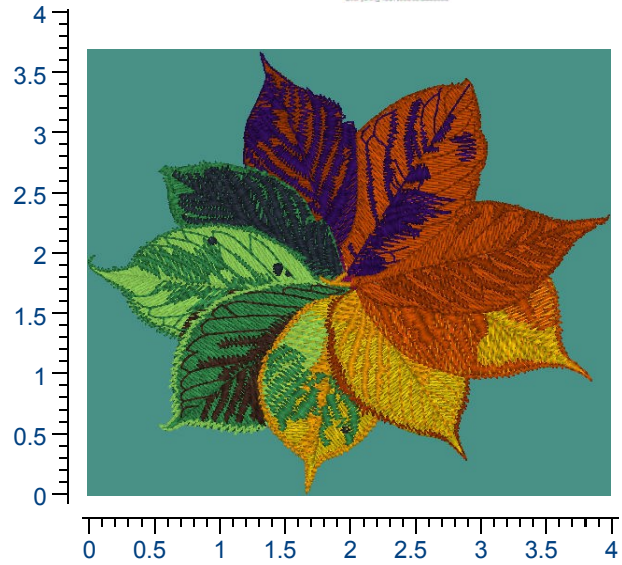

Design Details:

Dimensions: 3.59H X 4.00W In

Stitch Count: 21201

For best results we recommend using **GUNOLD®** stabilizer

Thread Manufacturer(s): Gunold Poly 40

Color Information

Color 1:	61005
Color 2:	61458
Color 3:	61183
Color 4:	61101
Color 5:	61449
Color 6:	61510
Color 7:	61101
Color 8:	61450
Color 9:	61101
Color 10:	61449
Color 11:	61101
Color 12:	61510
Color 13:	61450
Color 14:	61365
Color 15:	61510
Color 16:	61185
Color 17:	61458
Color 18:	61101
Color 19:	61449
Color 20:	61365
Color 21:	61458
Color 22:	61185
Color 23:	61365
Color 24:	61147
Color 25:	61185
Color 26:	61147
Color 27:	61458
Color 28:	61183
Color 29:	61147
Color 30:	61458