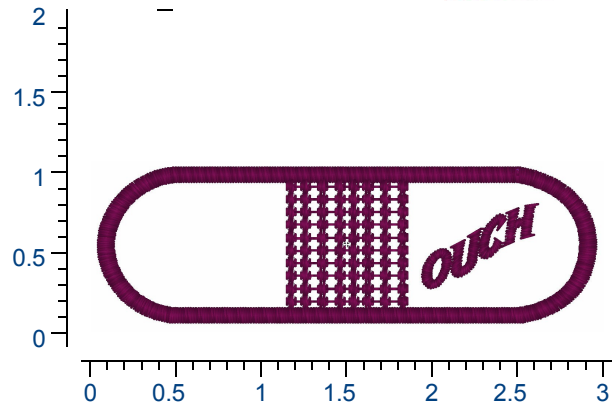

Design Details:

Dimensions: 1.02H X 3.00W In

Stitch Count: 2887

For best results we recommend using **GUNOLD®** stabilizer

Thread Manufacturer(s): Gunold Poly 40

Color Information

Color 1:   
Color 2:   
Color 3:   
Color 4:   
Color 5: