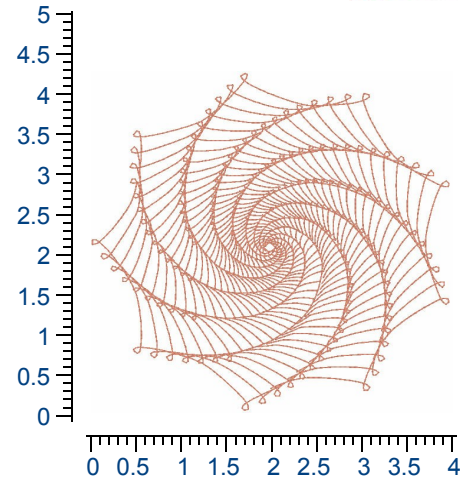

Design Details:

Dimensions: 4.06H X 4.00W

In Stitch Count: 9,731

For best results we recommend using **GUNOLD® stabilizer**
Everything You Need to Succeed

Thread Manufacturer(s): Cotty

[Color Information](#)