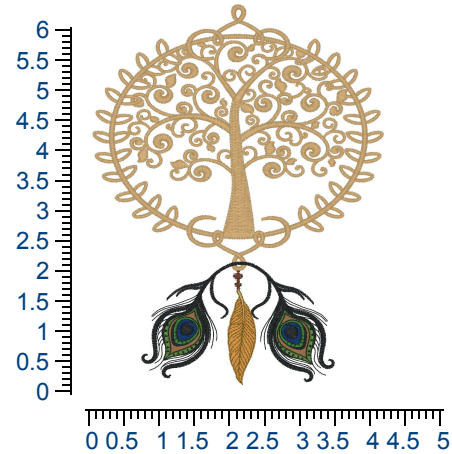

Design Details: Dreamcatcher  
Dimensions: 6.00H X 4.20W In  
Stitch Count: 24,559

For best results we recommend using **GUNOLD® stabilizer**

Thread Manufacturer(s): Gunold **Cotty** and Poly

Color Information

Color 1:	73010315
Color 2:	73010344
Color 3:	96061252
Color 4:	96061209
Color 5:	96061510
Color 6:	96061095
Color 7:	96061363
Color 8:	73010315
Color 9:	96061463
Color 10:	96061463

Comment 1:	Gunold 30 weight <b>Cotty</b> Thread
Comment 2:	Gunold 30 weight <b>Cotty</b> Thread
Comment 3:	Gunold 40 weight Poly Thread
Comment 4:	Gunold 40 weight Poly Thread
Comment 5:	Gunold 40 weight Poly Thread
Comment 6:	Gunold 40 weight Poly Thread
Comment 7:	Gunold 40 weight Poly Thread
Comment 8:	Gunold 30 weight <b>Cotty</b> Thread
Comment 9:	Gunold 40 weight Poly Thread
Comment 10:	Gunold 40 weight Poly Thread