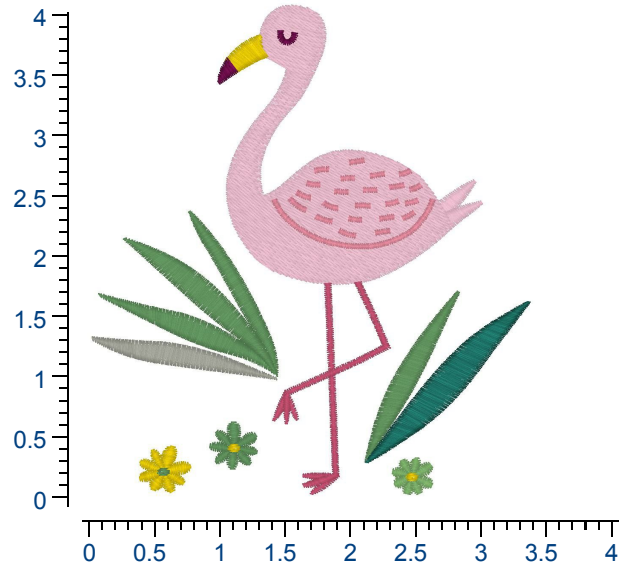

Design Details:

Dimensions: 4.00H X 3.43W

In Stitch Count: 7,077

For best results we recommend using **GUNOLD**[®] stabilizer

Thread Manufacturer(s): Gunold Poly 40

Color Information

Color 1:	61111
Color 2:	61148
Color 3:	61023
Color 4:	61005
Color 5:	61119
Color 6:	61474
Color 7:	61049
Color 8:	61503
Color 9:	61049
Color 10:	61023
Color 11:	61049
Color 12:	61453
Color 13:	61023