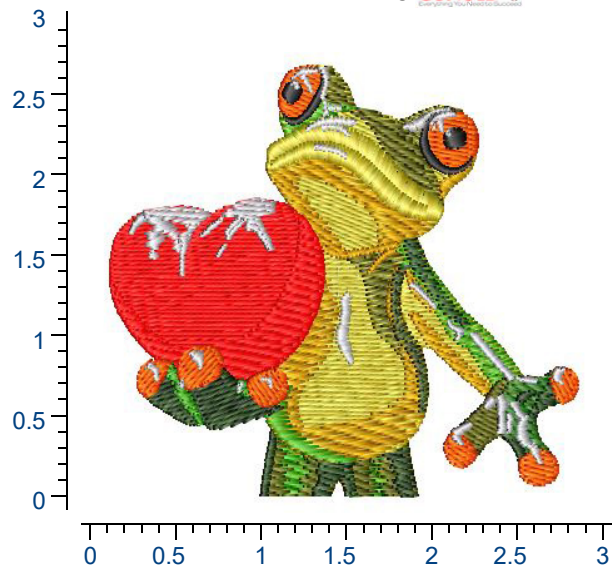

Design Details:

Dimensions: 2.76H X 3.00W In

Stitch Count: 10,764

For best results we recommend using **GUNOLD®** stabilizer

Thread Manufacturer(s): Gunold Poly 40

Color Information

Color 1:	61159
Color 2:	61049
Color 3:	61176
Color 4:	61175
Color 5:	61135
Color 6:	61176
Color 7:	61159
Color 8:	61049
Color 9:	61175
Color 10:	61159
Color 11:	61135
Color 12:	61392
Color 13:	61147
Color 14:	61176
Color 15:	61051
Color 16:	61175
Color 17:	61049
Color 18:	61078
Color 19:	61005
Color 20:	61001