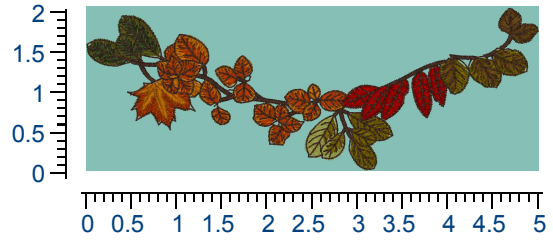

Design Details:

Dimensions: 1.91H X 5.00W In

Stitch Count: 9021

For best results we recommend using **GUNOLD**[®] stabilizer

Thread Manufacturer(s): Gunold Poly 40

Color Information

Color 1:	61368
Color 2:	61381
Color 3:	61368
Color 4:	61176
Color 5:	61454
Color 6:	61397
Color 7:	61177
Color 8:	61361
Color 9:	61390
Color 10:	61361
Color 11:	61371
Color 12:	61397