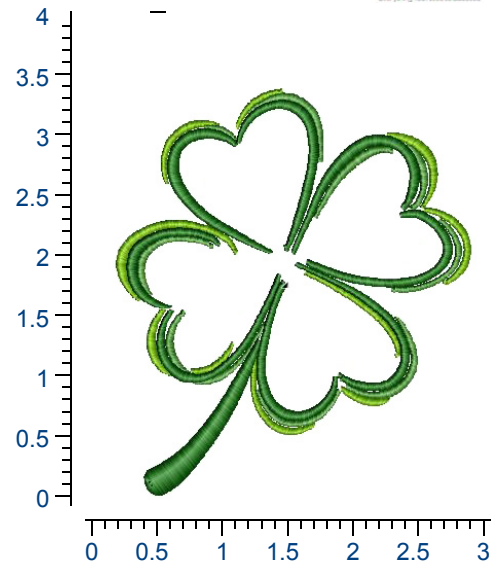

Design Details:

Dimensions: 3.43H X 3.00W

In Stitch Count: 8,845

For best results we recommend using **GUNOLD**[®] stabilizer

Thread Manufacturer(s): Gunold Poly 40

Color Information

Color 1:

Color 2:

Color 3:

Comment 1:

Comment 2:

Comment 3: